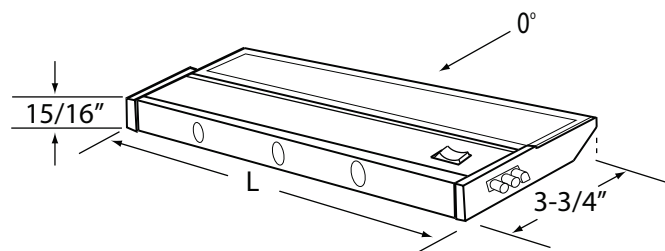

INSTALLATION EXAMPLES

PRIORI T2 uses the same layout options and installation accessories as the PRIORI Xenon.

See pages 6 and 7 for installation and layout examples, accessories list and assistance in determining a bill of materials.

Bill of materials for Figure 1, page 6 using PRIORI T2:

- (2) 043T-22-WH
- (1) 043J-WH
- (1) 043A-12-EX-WH

ORDERING INFORMATION

PRODUCT

043T		
PRIORI T2	10 = 10"	BR = Bronze
Fluorescent	14 = 14"	BS = Brushed Steel
	22 = 22"	WH = White
	28 = 28"	
	32 = 32"	

043T		
PRIORI T2	10P = 10"	BR = Bronze
Fluorescent	14P = 14"	BS = Brushed Steel
Cord and	22P = 22"	WH = White
Plug	28P = 28"	
	32P = 32"	

Note: PRIORI junction boxes and additional linking cables are sold separately.

OPTIONAL ACCESSORIES

043J	
Junction	BR = Bronze
Box	WH = White

Note: Each PRIORI junction box includes one 12" linking cable.

043A		
Linking	12-EX	BK = Black
Cables	24-EX	WH = White
	36-EX	
	PC6	

043T		30
Replacement	F06	
Lamps	F08	
	F13	
	F18	
	F24	

ACCESSORIES See page 7 for additional PRIORI accessories

pg 131		043T-F06/30 043T-F08/30 043T-F13/30 043T-F18/30 043T-F24/30	T2 fluorescent replacement lamp; 6, 8, 13, 18 and 24 watts; 8,000 hour lamp life, CRI = 90; 3000°K

TECHNICAL SPECIFICATIONS

Voltage	120V, 60Hz AC operation
Construction	Heavy-gauge, extruded aluminum with plastic end caps and plastic ventilation spacers for heat dissipation
Dimensions	H = 15/16", W = 3-3/4", available Lengths = 10", 14", 22", 28" and 32"
Switching	On/Off rocker switch
Knockouts	3/8" knockouts standard: every 4" along the back and every 4" along top of housing; or use hardwire junction box (043J, sold separately) which includes four 3/8" knockouts, one 12" long "jumper cable", two reducers/wire clamps and pre-attached 'stab' connectors for quick connection
Wattages	10" size = 6 watts, 14" size = 8 watts, 22" size = 13 watts, 28" size = 18 watts, 32" size = 24 watts
Maximum run	600 watts
Packaging	Retail box with hang tab
Lamp specs	8,000 hour rated life, 90CRI, 3000°K, axial base for T2 sockets, 120V
Dimmers	Not dimmable
Diffuser	Full length, captive hinged lens cover with magnetic closure

P/H