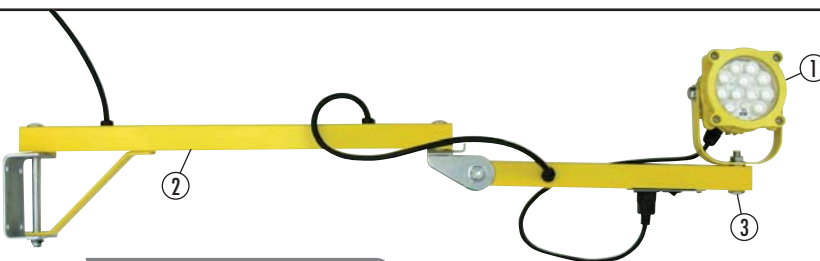

Docklight & Dockarm Combo Package

Part# LDL16WSYCOMBO In Formation

Included In Combo Package

1. LDL16WSY01   Standard 16W Docklight
2. LDA42   42" Dockarm with On/Off Switch
3. LDACC   Docklight Mounting Accessories

All components are delivered together in one complete package.