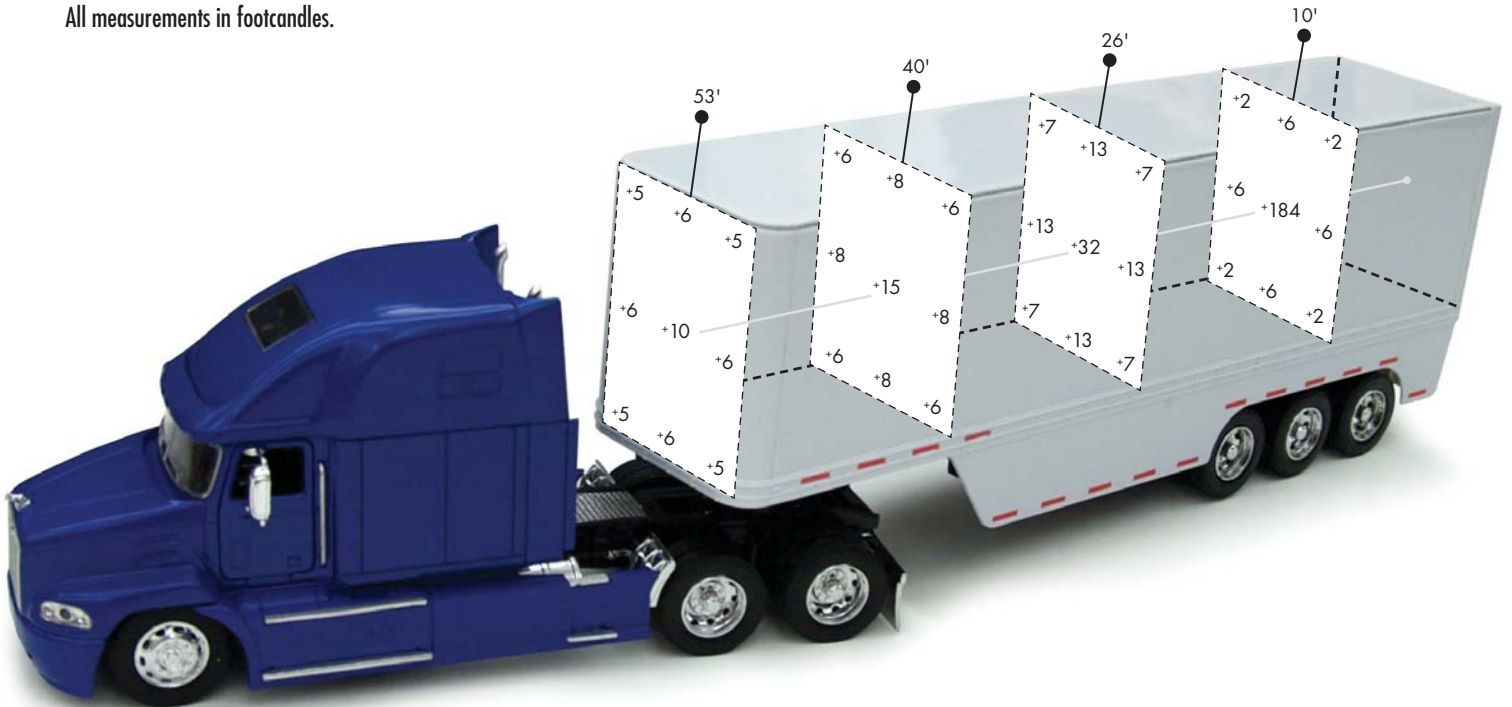

Dimensions

1 YEAR
WARRANTY

3 YEAR LED & DRIVER
WARRANTY

Photometrics

Data taken from IES File #14171
All measurements in footcandles.

Photometrics

Candela Plot in Polar Coordinates

Docklight & Dockarm Combo Package