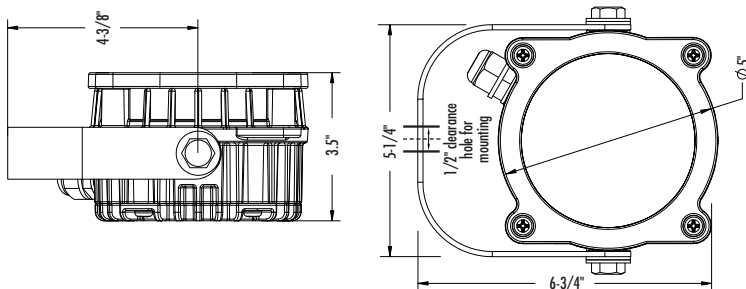

- Very uniform spot with an average of 6 FC at back of 53 foot trailer. (This exceeds IESNA Industry recommendation for loading docks).
- Only 16 watts! Uses 82% less energy than 90 watt PAR38 halogen
- Long Life: 50,000 hours
- Easy retrofit to existing dockarms
- Smaller profile and only 4.5 lbs.

Dimensions

1 YEAR
WARRANTY

3 YEAR LED & DRIVER
WARRANTY

Photometrics

Data taken from IES File #14171
All measurements in footcandles.

Photometrics

Candela Plot in Polar Coordinates

Docklight & Dockarm Combo Package