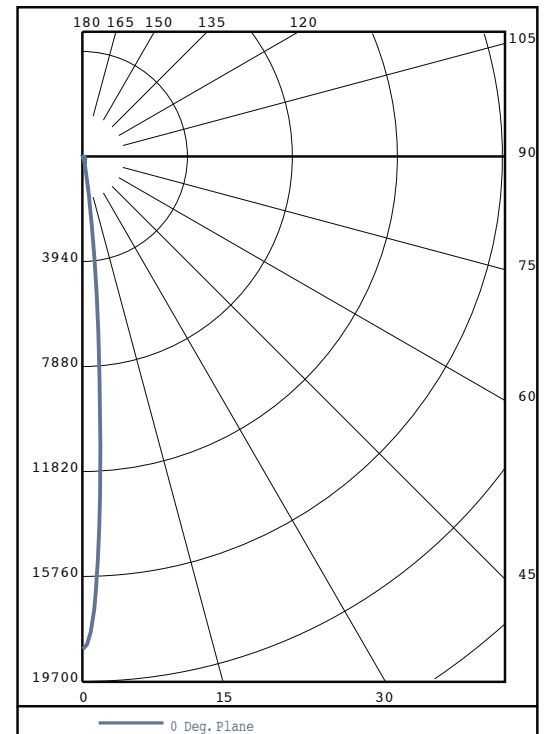

Dimensions

1 YEAR
WARRANTY

3 YEAR LED & DRIVER
WARRANTY

Photometrics

Data taken from IES File #14171
All measurements in footcandles.

Photometrics

Candela Plot in Polar Coordinates

Docklight & Dockarm Combo Package